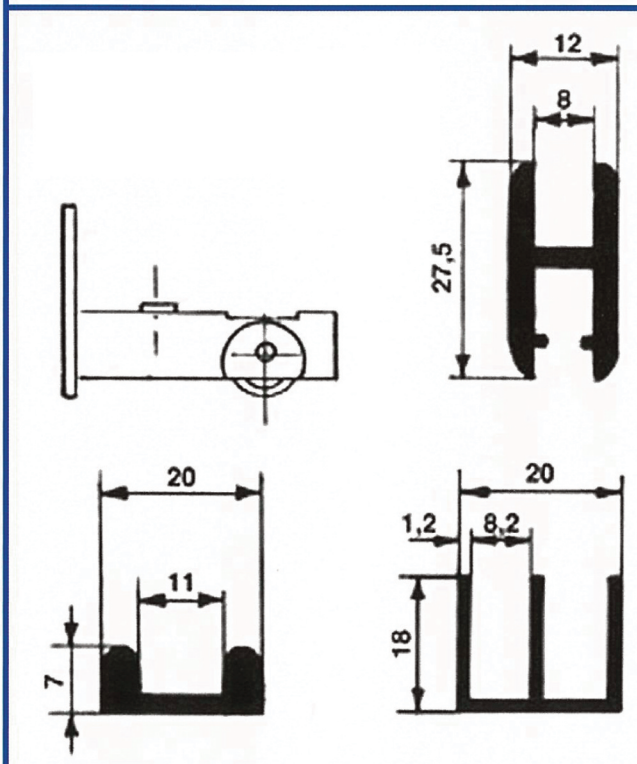

SLIDING SET N. 1

ART. 1PRO701 FRAME FOR SLIDING TRACK N. 1
 ART. 1PRO702 LOWER FRAME FOR SLIDING TRACK
 ART. 1PROF753 UPPER FRAME FOR SLIDING TRACK 3
 AVAILABLE IN SILVER

SERIE SCORREVOLE H=27

ART. 1PRO750B BINARIO PORTAVETRO DIRITTO H=27
 ART. 1PROF200 BINARIO INFERIORE BOMBATO

SLIDING SET H=27

ART. 1PRO750B STRAIGHT FRAME H=27
 ART. 1PROF200 ROUNDED LOWER FRAME

PROFILI IN ALLUMINIO

ALUMINIUM PROFILES

ART. 1PROFAS1 PROFILO

IN ALLUMINIO ANODIZZATO

COLORE ARGENTO IN BARRE DA MT. 4

ART. 1PROFAS1 ANODIZED ALUMINIUM