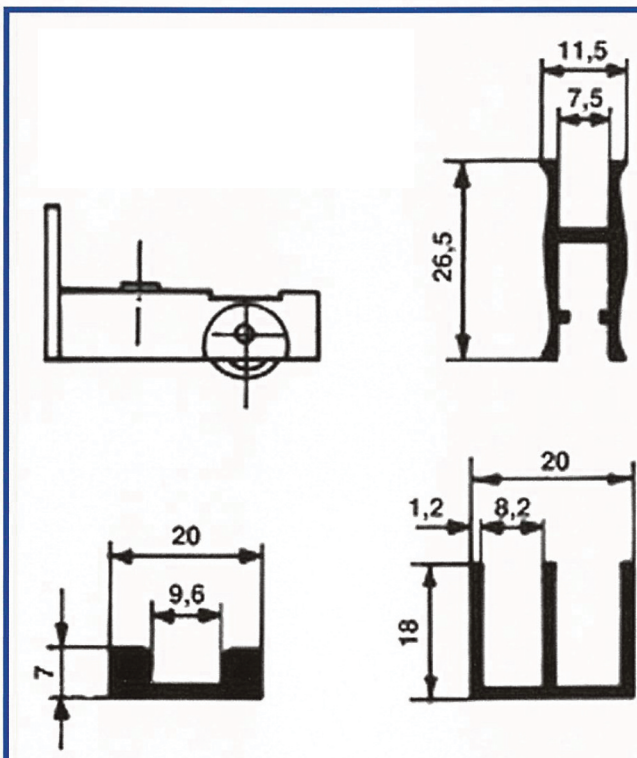

SERIE SCORREVOLI

SLIDING TRACKS

ARGENTO

SERIE SCORREVOLE N. 1

ART. 1PRO701 ZOCCOLO PER PROFILO PER SCORREVOLI N. 1
ART. 1PRO702 BINARIO INFERIORE PER PROFILO PER SCORREVOLI N. 1
ART. 1PROF753 BINARIO SUPERIORE 20 x 18 PER PROFILO PER SCORREVOLI N. 3
DISPONIBILI NEI COLORI ARGENTO

SLIDING SET N. 1

ART. 1PRO701 FRAME FOR SLIDING TRACK N. 1
ART. 1PRO702 LOWER FRAME FOR SLIDING TRACK
ART. 1PROF753 UPPER FRAME FOR SLIDING TRACK 3
AVAILABLE IN SILVER